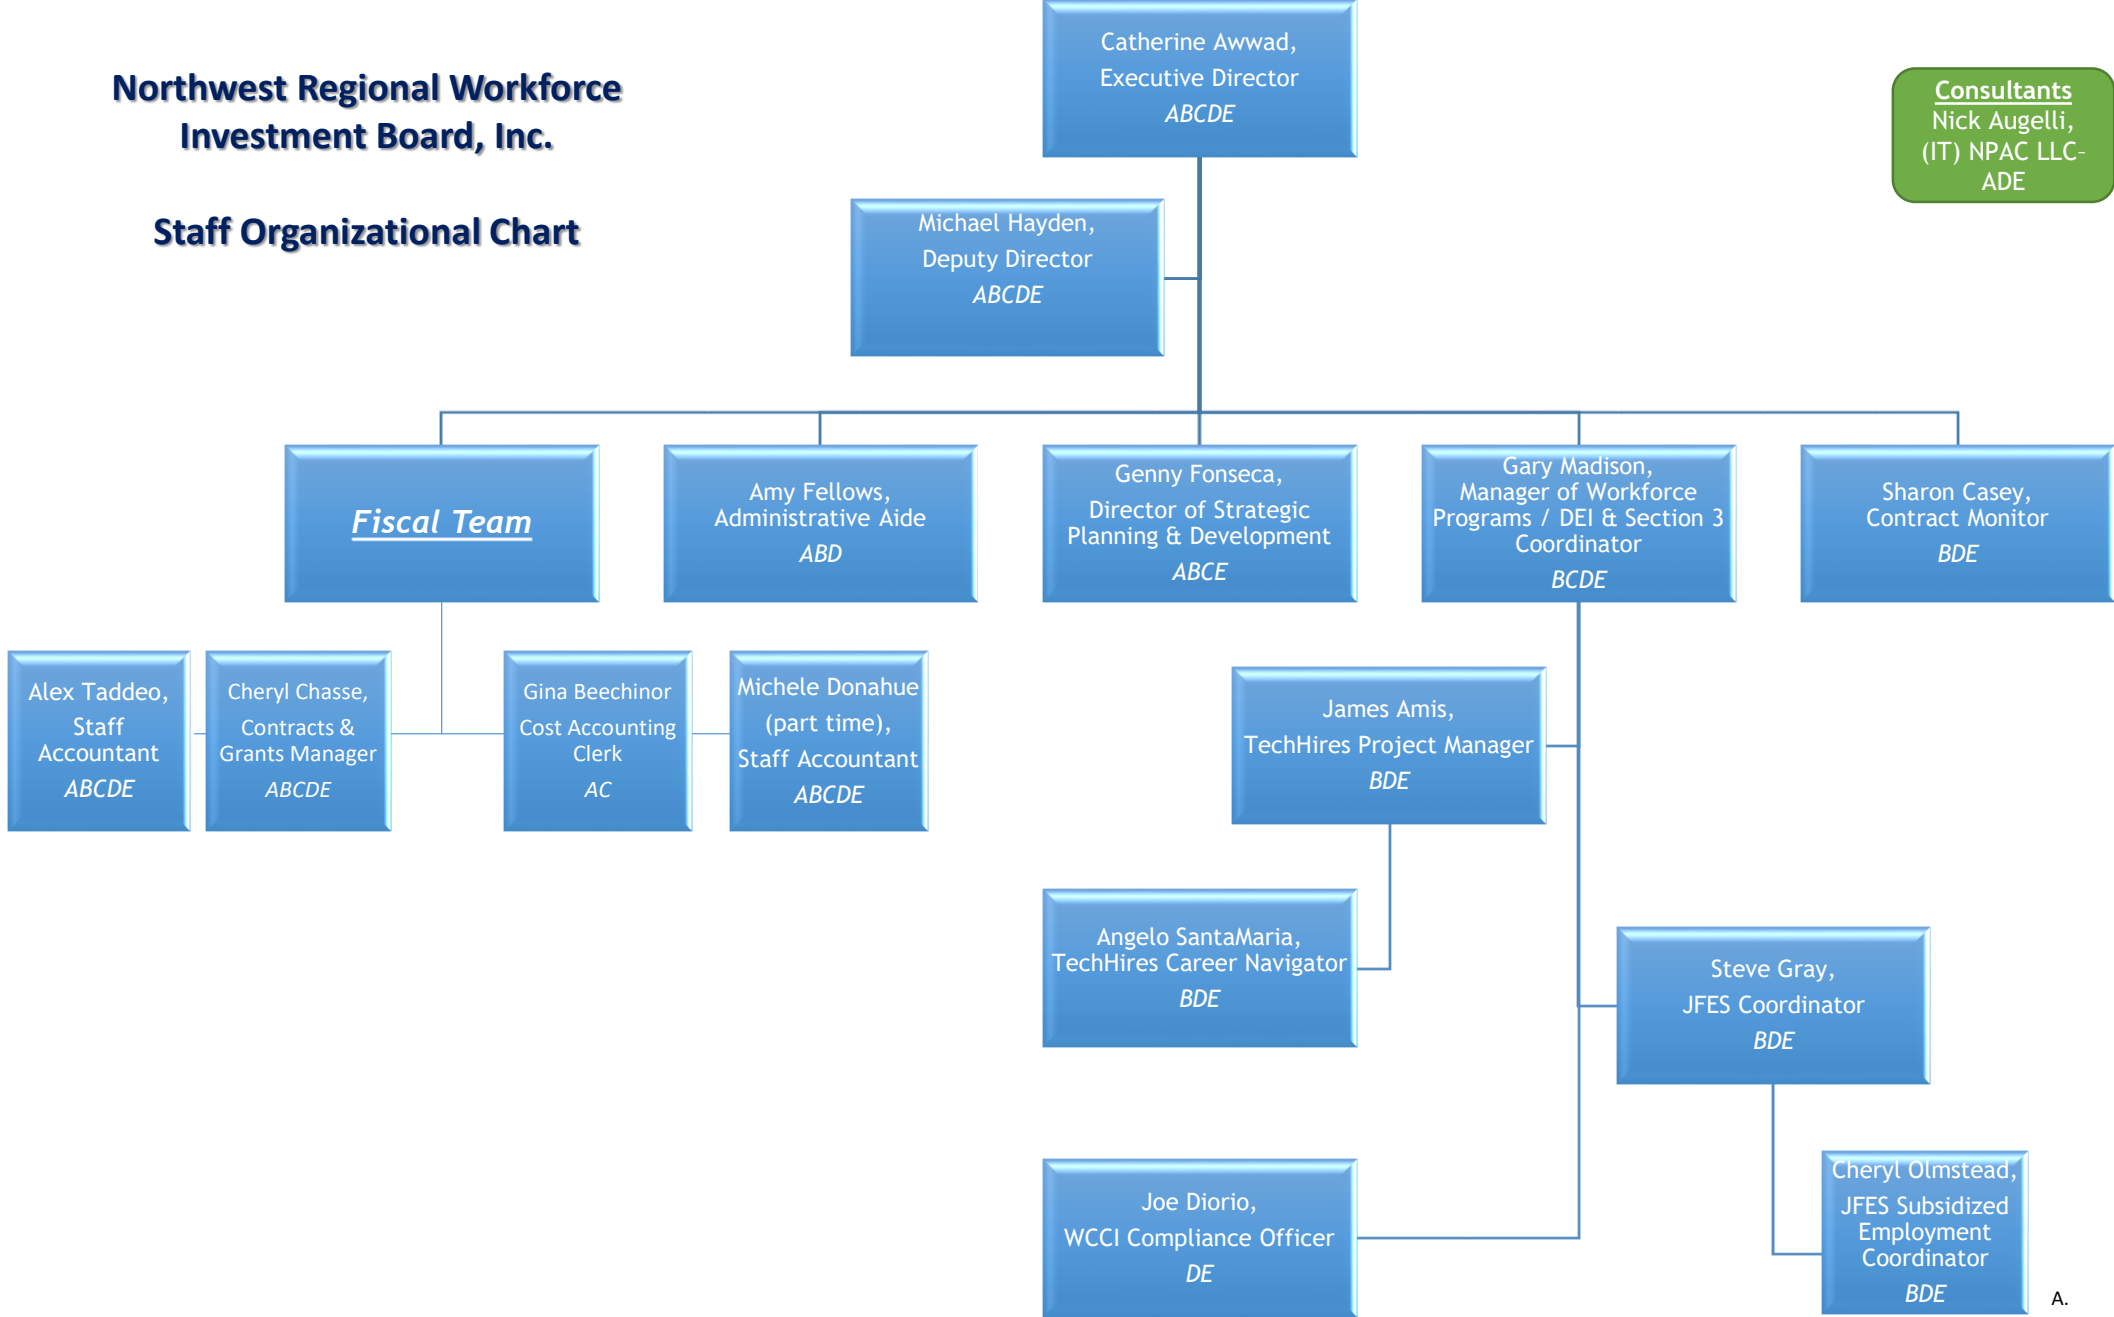

Northwest Regional Workforce Investment Board, Inc.

Staff Organizational Chart

Consultants
Nick Augelli,
(IT) NPAC LLC-
ADE

- A. Administration
- B. Planning
- C. Fiscal Management
- D. Program Operations
- E. Program Monitoring and Evaluation